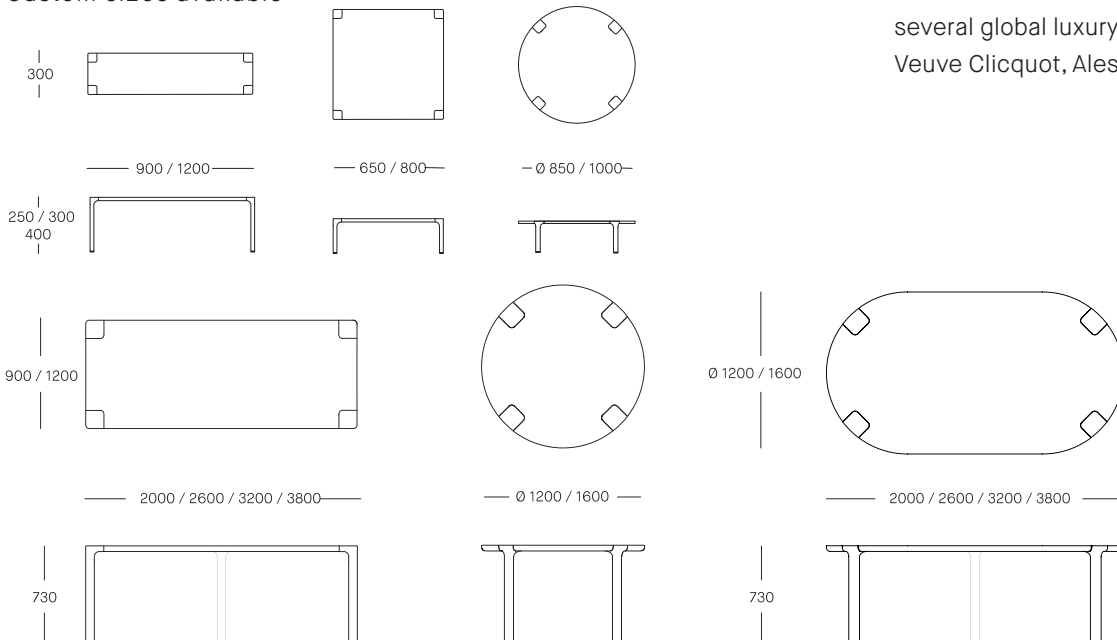

molloy dining table

Finishes: Ash, Black Stained Ash, Oak, Walnut
Top Thickness: 40mm

Dimensions:

- Rectangle / Obround 4 legs:
  max 2600W x 900D / 1200D x 730H mm
- Rectangle / Obround 5 Legs:
  3200W / 3800 W x 900D / 1200D x 730H mm
- Square:
  900W / 1200W x 900D / 1200W x 730H mm
- Round:
  Ø1200 / Ø1600 x 730H mm

Custom sizes available